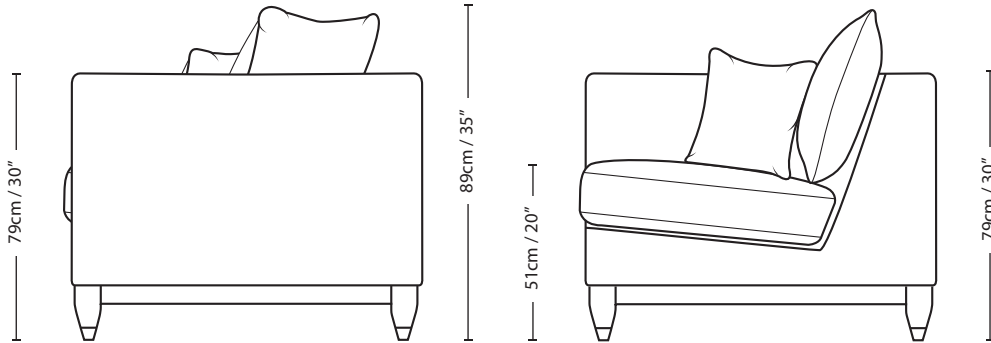

# BURLINGTON

1.5 SEATER SCATTER CUSHION

15cm / 6"      102cm / 40"      15cm / 6"

132cm / 52"

Overall Height	Overall Width	Overall Depth	Arm Height	Back Height of Frame	Seat Height	Arm Width	Inside Width Arm to Arm	Seat Depth to Cushions	Seat Depth no Cushions
89cm / 35"	132cm / 52"	99cm / 39"	79cm / 30"	79cm / 30"	51cm / 20"	15cm / 6"	104cm / 40"	53cm / 21"	74cm / 29"

Seating sizes vary to a great extent and particularly wherever there are soft cushions involved, this is magnified with front of seat to back cushion depths, whilst formal back cushions will vary with age and plumping. It is essential to note that scatter back cushion depths will adjust from which point you measure, overtime and with plumping, the accurate measurement does not exist as it will resize each and every time you enjoy its comfort.